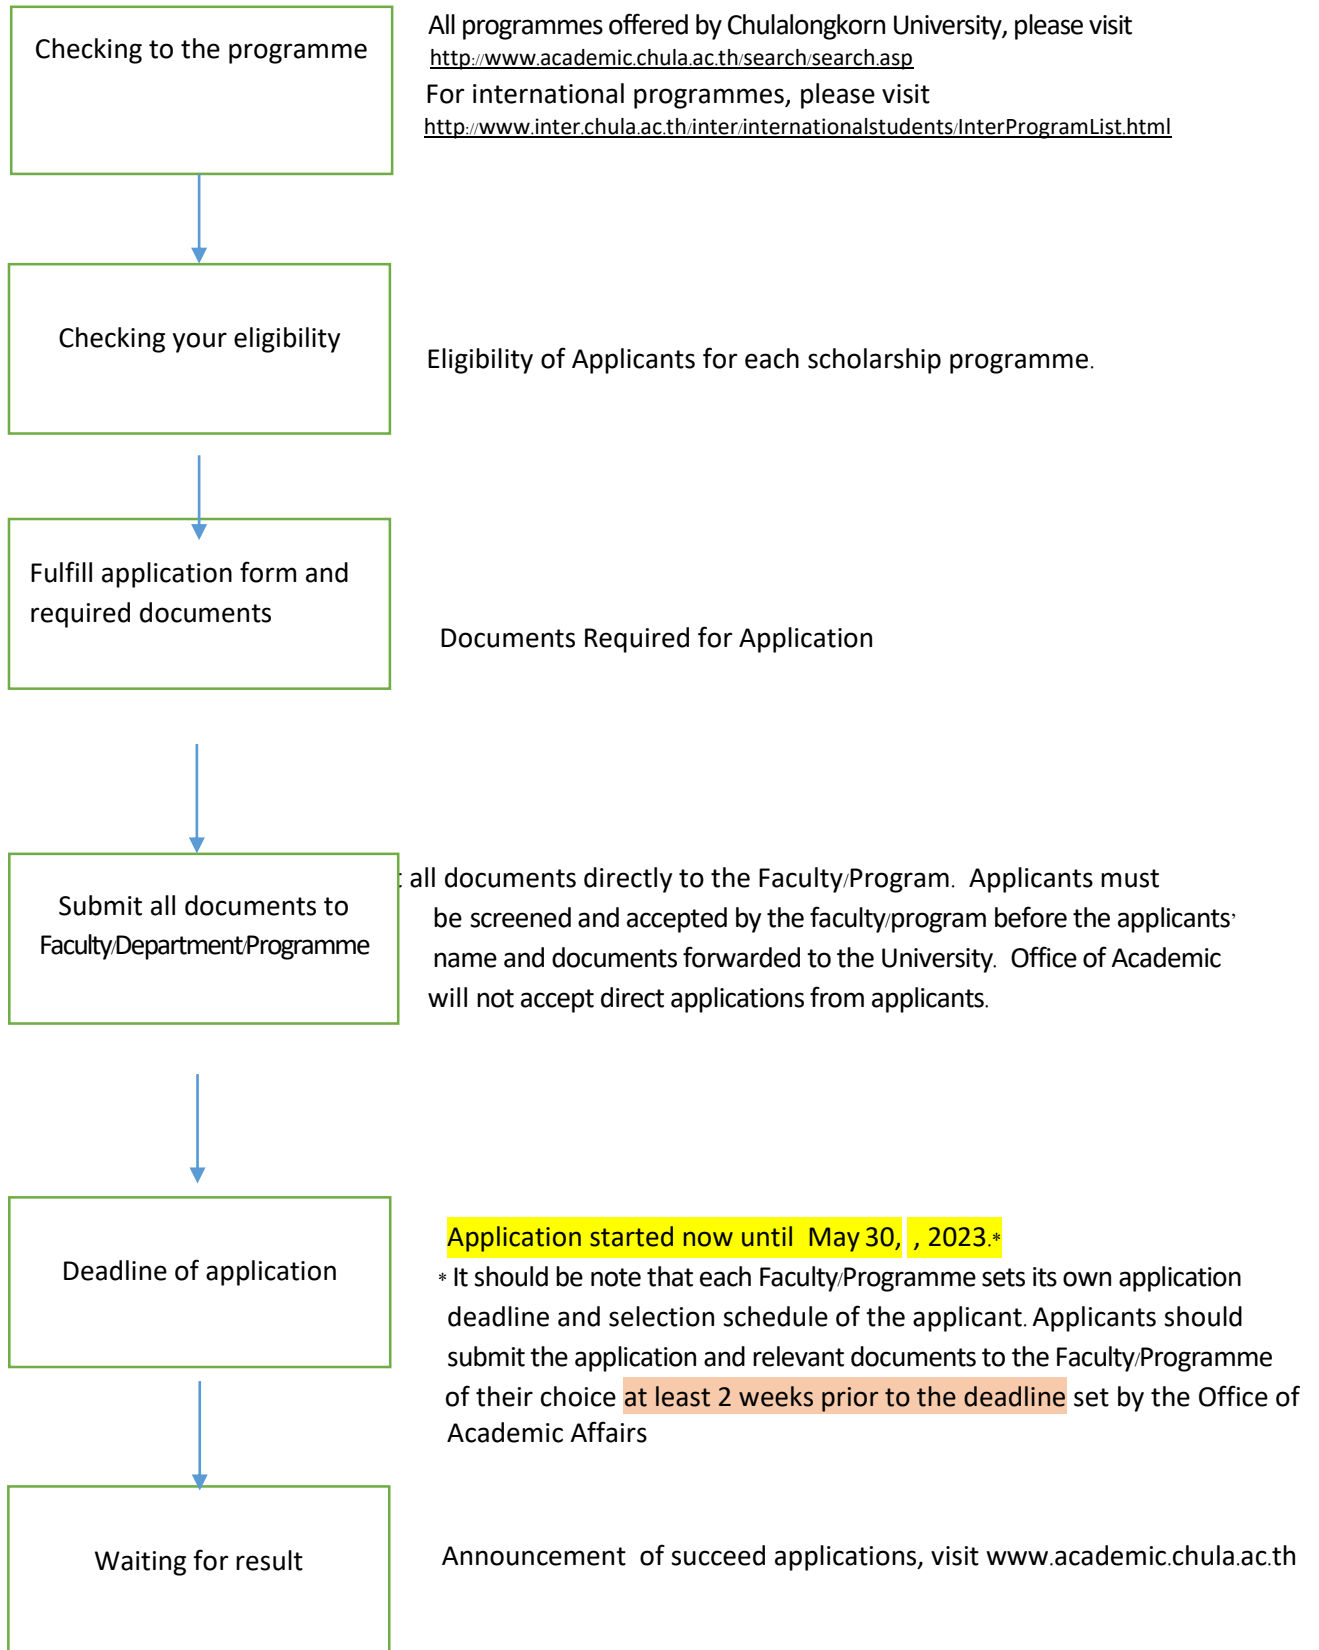

Application step for SEAN or NON-ASEAN Scholarship Program

More information, please contact by e-mail : tpornari@chula.ac.th.

Please be noted that do not submit application document to this email.